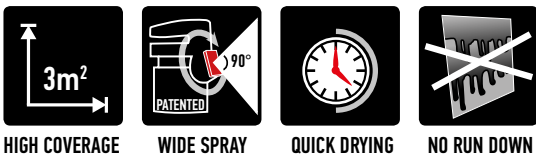

ACRYLCOMP®

HIGH COVERAGE **WIDE SPRAY** **QUICK DRYING** **NO RUN DOWN**

MATERIAL

HARDNESS

CAR-REP® ACRYLCOMP® is based on patented technology. The volume of 400ml of ACRYLcomp® creates an incredible coverage of about 3m²*. Car-Rep® ACRYLcomp®-technology includes also other advantages since the volume of binders is 25% higher compared to regular spray paints. The coverage is higher and only one layer is normally sufficient to coat the object. The paint does not run down. Car-Rep® ACRYLcomp® contains 20% less propellants than conventional spray paints. Its patented technology combined with turbine-valve, mixes effectively the paint to the propellant, just like in a professional spray gun. Thanks to ACRYLcomp® technology you can paint the objects from a distance of about 10 - 15 cm instead of the normal distance of about 30 cm. Spray pattern difference is clearly audible and visible. Therefore the paint will spread much less outside the area to be painted.

* primed color matching metal surface

BINDER:
Acrylic, Solvent based

DEGREE OF GLOSS (DIN 67530 60 °):
matt 0-25 gloss units
satin 35-50 gloss units
gloss 80-100 gloss units

HEAT RESISTANCE: 120 °C
STORAGE STABILITY: 60 months