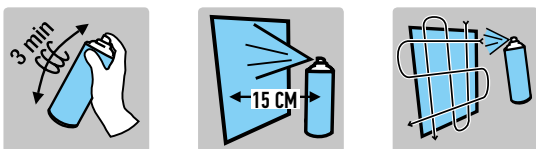

ACRYLCOMP®

HIGH COVERAGE **WIDE SPRAY** **QUICK DRYING** **NO RUN DOWN**

MATERIAL

HARDNESS

CAR-REP® ACRYLCOMP® is based on patented technology. The volume of 400ml of ACRYLcomp® creates an incredible coverage of about 3m²*. Car-Rep® ACRYLcomp®-technology includes also other advantages since the volume of binders is 25% higher compared to regular spray paints. The coverage is higher and only one layer is normally sufficient to coat the object. The paint does not run down. Car-Rep® ACRYLcomp® contains 20% less propellants than conventional spray paints. Its patented technology combined with turbine-valve, mixes effectively the paint to the propellant, just like in a professional spray gun. Thanks to ACRYLcomp® technology you can paint the objects from a distance of about 10 - 15 cm instead of the normal distance of about 30 cm. Spray pattern difference is clearly audible and visible. Therefore the paint will spread much less outside the area to be painted.

* primed color matching metal surface

BINDER:
Acrylic, Solvent based

DEGREE OF GLOSS (DIN 67530 60 °):
matt 0-25 gloss units
satin 35-50 gloss units
gloss 80-100 gloss units

HEAT RESISTANCE: 120 °C
STORAGE STABILITY: 60 months