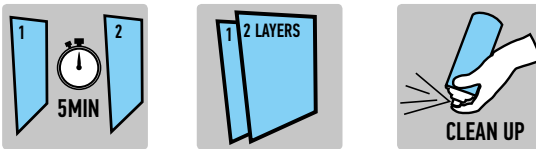

ACRYLCOMP®

HIGH COVERAGE **WIDE SPRAY** **QUICK DRYING** **NO RUN DOWN**

MATERIAL

HARDNESS

CAR-REP® ACRYLCOMP® is based on patented technology. The volume of 400ml of ACRYLcomp® creates an incredible coverage of about 3m²*. Car-Rep® ACRYLcomp®-technology includes also other advantages since the volume of binders is 25% higher compared to regular spray paints. The coverage is higher and only one layer is normally sufficient to coat the object. The paint does not run down. Car-Rep® ACRYLcomp® contains 20% less propellants than conventional spray paints. Its patented technology combined with turbine-valve, mixes effectively the paint to the propellant, just like in a professional spray gun. Thanks to ACRYLcomp® technology you can paint the objects from a distance of about 10 - 15 cm instead of the normal distance of about 30 cm. Spray pattern difference is clearly audible and visible. Therefore the paint will spread much less outside the area to be painted.

* primed color matching metal surface

BINDER:
Acrylic, Solvent based

DEGREE OF GLOSS (DIN 67530 60 °):
matt 0-25 gloss units
satin 35-50 gloss units
gloss 80-100 gloss units

HEAT RESISTANCE: 120 °C
STORAGE STABILITY: 60 months